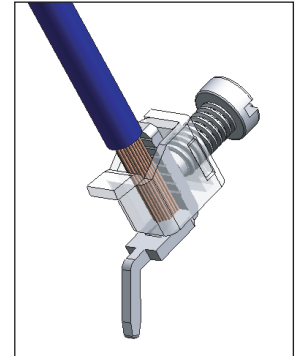

MB SERIES

Vertical wire entry

Vertical wire entry

Horizontal wire entry

Horizontal wire entry

135° wire entry

135° wire entry

TYPE	TERMINAL MATERIAL	PITCH		POLES		
MB...	Steel, Ni plated (鋼鍍鎳)	0	3.50mm	350	Modular (模組式) / 2 poles	M02
	Brass, Ni plated (黃銅鍍鎳)	2	3.81mm	381	Modular (模組式) / 3 poles	M03
	Brass, Ni plated (包銅鍍鎳)	3	5.00mm	500	Single (一體式) / 2 poles	02
			5.08mm	508	Single (一體式) / 3 poles	03
		6.35mm	635	:	:	
		7.50mm	750	:	:	
		7.62mm	762	:	:	
		9.52mm	952	:	:	
		10.00mm	100	:	:	
		10.16mm	016	Single (一體式) / 24 poles	24	