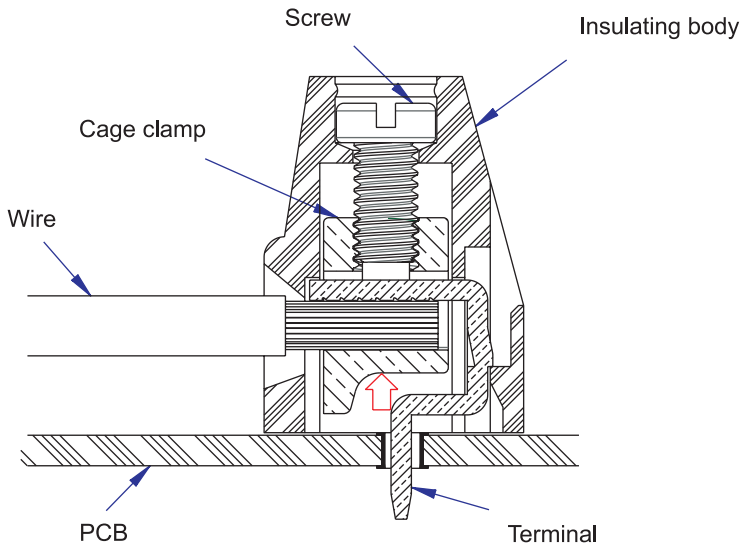

MB SERIES

Vertical wire entry

Vertical wire entry

Horizontal wire entry

Horizontal wire entry

135° wire entry

135° wire entry

TYPE	TERMINAL MATERIAL	PITCH		POLES		
MB...	Steel, Ni plated (鋼鍍鎳)	0	3.50mm	350	Modular (模組式) / 2 poles	M02
	Brass, Ni plated (黃銅鍍鎳)	2	3.81mm	381	Modular (模組式) / 3 poles	M03
	Brass, Ni plated (包銅鍍鎳)	3	5.00mm	500	Single (一體式) / 2 poles	02
			5.08mm	508	Single (一體式) / 3 poles	03
		6.35mm	635	:	:	
		7.50mm	750	:	:	
		7.62mm	762	:	:	
		9.52mm	952	:	:	
		10.00mm	100	:	:	
		10.16mm	016	Single (一體式) / 24 poles	24	