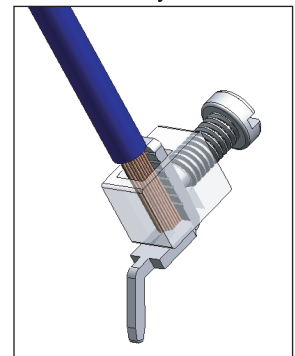

MB SERIES

Vertical wire entry

Vertical wire entry

Horizontal wire entry

Horizontal wire entry

135° wire entry

135° wire entry

TYPE	TERMINAL MATERIAL	PITCH		POLES		
MB...	Steel, Ni plated (鋼鍍鎳)	0	3.50mm	350	Modular (模組式) / 2 poles	M02
	Brass, Ni plated (黃銅鍍鎳)	2	3.81mm	381	Modular (模組式) / 3 poles	M03
	Brass, Ni plated (包銅鍍鎳)	3	5.00mm	500	Single (一體式) / 2 poles	02
			5.08mm	508	Single (一體式) / 3 poles	03
		6.35mm	635	:	:	
		7.50mm	750	:	:	
		7.62mm	762	:	:	
		9.52mm	952	:	:	
		10.00mm	100	:	:	
		10.16mm	016	Single (一體式) / 24 poles	24	