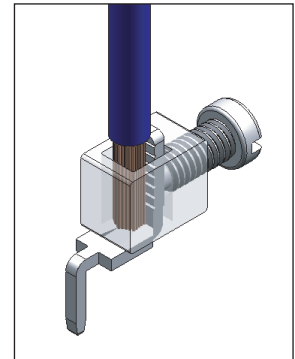

MB SERIES

Vertical wire entry

Vertical wire entry

Horizontal wire entry

Horizontal wire entry

135° wire entry

135° wire entry

TYPE	TERMINAL MATERIAL	PITCH		POLES		
MB...	Steel, Ni plated (鋼鍍鎳)	0	3.50mm	350	Modular (模組式) / 2 poles	M02
	Brass, Ni plated (黃銅鍍鎳)	2	3.81mm	381	Modular (模組式) / 3 poles	M03
	Brass, Ni plated (包銅鍍鎳)	3	5.00mm	500	Single (一體式) / 2 poles	02
			5.08mm	508	Single (一體式) / 3 poles	03
		6.35mm	635	:	:	
		7.50mm	750	:	:	
		7.62mm	762	:	:	
		9.52mm	952	:	:	
		10.00mm	100	:	:	
		10.16mm	016	Single (一體式) / 24 poles	24	