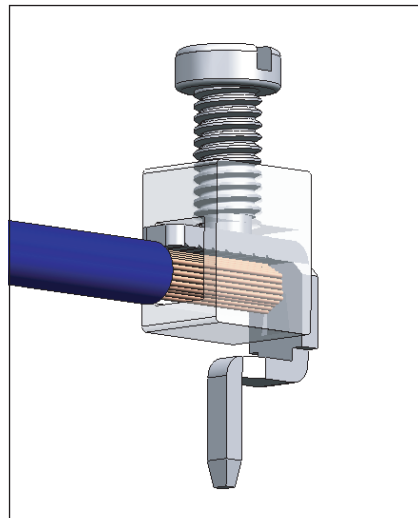

MB SERIES

Vertical wire entry

Vertical wire entry

Horizontal wire entry

Horizontal wire entry

135° wire entry

135° wire entry

TYPE	TERMINAL MATERIAL	PITCH		POLES		
MB...	Steel, Ni plated (鋼鍍鎳)	0	3.50mm	350	Modular (模組式) / 2 poles	M02
	Brass, Ni plated (黃銅鍍鎳)	2	3.81mm	381	Modular (模組式) / 3 poles	M03
	Brass, Ni plated (包銅鍍鎳)	3	5.00mm	500	Single (一體式) / 2 poles	02
			5.08mm	508	Single (一體式) / 3 poles	03
		6.35mm	635	:	:	
		7.50mm	750	:	:	
		7.62mm	762	:	:	
		9.52mm	952	:	:	
		10.00mm	100	:	:	
		10.16mm	016	Single (一體式) / 24 poles	24	