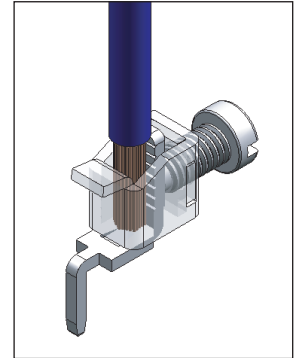

MB SERIES

Vertical wire entry

Vertical wire entry

Horizontal wire entry

Horizontal wire entry

135° wire entry

135° wire entry

TYPE	TERMINAL MATERIAL	PITCH		POLES		
MB...	Steel, Ni plated (鋼鍍鎳)	0	3.50mm	350	Modular (模組式) / 2 poles	M02
	Brass, Ni plated (黃銅鍍鎳)	2	3.81mm	381	Modular (模組式) / 3 poles	M03
	Brass, Ni plated (包銅鍍鎳)	3	5.00mm	500	Single (一體式) / 2 poles	02
			5.08mm	508	Single (一體式) / 3 poles	03
		6.35mm	635	:	:	
		7.50mm	750	:	:	
		7.62mm	762	:	:	
		9.52mm	952	:	:	
		10.00mm	100	:	:	
		10.16mm	016	Single (一體式) / 24 poles	24	