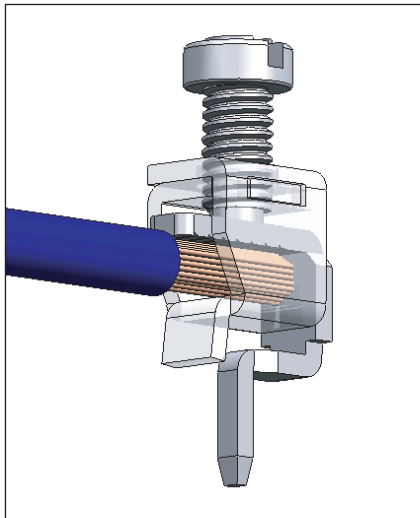

MB SERIES

Vertical wire entry

Vertical wire entry

Horizontal wire entry

Horizontal wire entry

135° wire entry

135° wire entry

TYPE	TERMINAL MATERIAL	PITCH		POLES		
MB...	Steel, Ni plated (鋼鍍鎳)	0	3.50mm	350	Modular (模組式) / 2 poles	M02
	Brass, Ni plated (黃銅鍍鎳)	2	3.81mm	381	Modular (模組式) / 3 poles	M03
	Brass, Ni plated (包銅鍍鎳)	3	5.00mm	500	Single (一體式) / 2 poles	02
			5.08mm	508	Single (一體式) / 3 poles	03
		6.35mm	635	:	:	
		7.50mm	750	:	:	
		7.62mm	762	:	:	
		9.52mm	952	:	:	
		10.00mm	100	:	:	
		10.16mm	016	Single (一體式) / 24 poles	24	