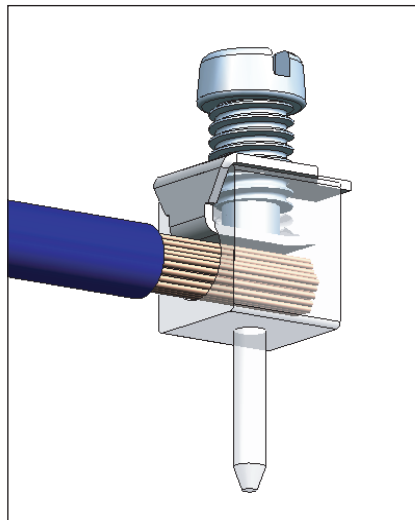

MA SERIES

Vertical wire entry

Vertical wire entry

Horizontal wire entry

Horizontal wire entry

135° wire entry

135° wire entry

ORDER GUIDE

MA 2-

TYPE	TERMINAL MATERIAL	PITCH		POLES		
MA...	Brass, Tin plated / Horizontal 方脚 / 黃銅鍍錫 / 90°	1	3.50mm	350	Modular (模組式) / 2 poles	M02
			3.81mm	381	Modular (模組式) / 3 poles	M03
	Brass, Tin plated / Horizontal 圓脚 / 黃銅鍍錫 / 90°	2	5.00mm	500	Single (一體式) / 2 poles	02
			7.50mm	750	Single (一體式) / 3 poles	03
	Brass, Tin plated / Vertical 方脚 / 黃銅鍍錫 / 180°	3	10.00mm	100	:	:
	Brass, Tin plated / Vertical 圓脚 / 黃銅鍍錫 / 180°	4			:	:
	Brass, Tin plated / 135° 方脚 / 黃銅鍍錫 / 135°	5			:	:
					Single (一體式) / 24 poles	24