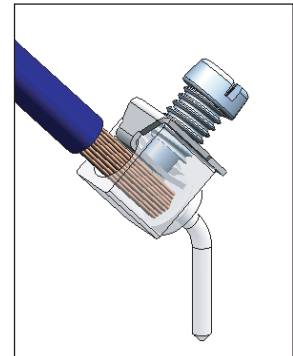

MA SERIES

Vertical wire entry

Vertical wire entry

Horizontal wire entry

Horizontal wire entry

135° wire entry

135° wire entry

ORDER GUIDE

MA 2-

TYPE	TERMINAL MATERIAL	PITCH		POLES		
MA...	Brass, Tin plated / Horizontal 方脚 / 黃銅鍍錫 / 90°	1	3.50mm	350	Modular (模組式) / 2 poles	M02
			3.81mm	381	Modular (模組式) / 3 poles	M03
	Brass, Tin plated / Horizontal 圓脚 / 黃銅鍍錫 / 90°	2	5.00mm	500	Single (一體式) / 2 poles	02
			7.50mm	750	Single (一體式) / 3 poles	03
	Brass, Tin plated / Vertical 方脚 / 黃銅鍍錫 / 180°	3	10.00mm	100	:	:
	Brass, Tin plated / Vertical 圓脚 / 黃銅鍍錫 / 180°	4			:	:
	Brass, Tin plated / 135° 方脚 / 黃銅鍍錫 / 135°	5			:	:
					Single (一體式) / 24 poles	24