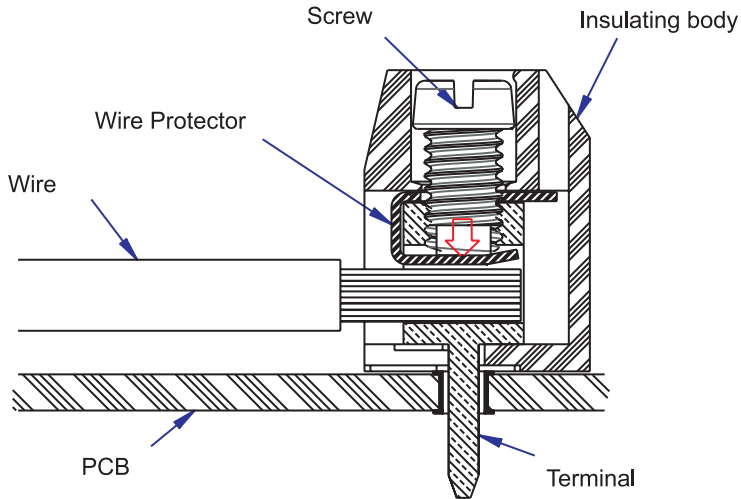

MA SERIES

Vertical wire entry

Vertical wire entry

Horizontal wire entry

Horizontal wire entry

135° wire entry

135° wire entry

ORDER GUIDE

MA 2-

TYPE	TERMINAL MATERIAL	PITCH		POLES		
MA...	Brass, Tin plated / Horizontal 方脚 / 黃銅鍍錫 / 90°	1	3.50mm	350	Modular (模組式) / 2 poles	M02
			3.81mm	381	Modular (模組式) / 3 poles	M03
	Brass, Tin plated / Horizontal 圓脚 / 黃銅鍍錫 / 90°	2	5.00mm	500	Single (一體式) / 2 poles	02
			7.50mm	750	Single (一體式) / 3 poles	03
	Brass, Tin plated / Vertical 方脚 / 黃銅鍍錫 / 180°	3	10.00mm	100	:	:
	Brass, Tin plated / Vertical 圓脚 / 黃銅鍍錫 / 180°	4			:	:
	Brass, Tin plated / 135° 方脚 / 黃銅鍍錫 / 135°	5			:	:
					Single (一體式) / 24 poles	24