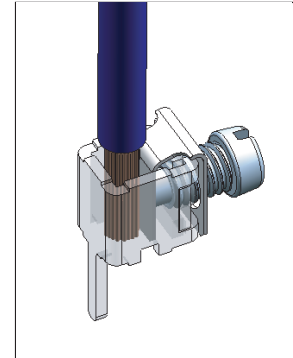

MA SERIES

Vertical wire entry

Vertical wire entry

Horizontal wire entry

Horizontal wire entry

135° wire entry

135° wire entry

ORDER GUIDE

MA 2-

TYPE	TERMINAL MATERIAL	PITCH		POLES		
MA...	Brass, Tin plated / Horizontal 方脚 / 黃銅鍍錫 / 90°	1	3.50mm	350	Modular (模組式) / 2 poles	M02
			3.81mm	381	Modular (模組式) / 3 poles	M03
	Brass, Tin plated / Horizontal 圓脚 / 黃銅鍍錫 / 90°	2	5.00mm	500	Single (一體式) / 2 poles	02
			7.50mm	750	Single (一體式) / 3 poles	03
	Brass, Tin plated / Vertical 方脚 / 黃銅鍍錫 / 180°	3	10.00mm	100	:	:
	Brass, Tin plated / Vertical 圓脚 / 黃銅鍍錫 / 180°	4			:	:
	Brass, Tin plated / 135° 方脚 / 黃銅鍍錫 / 135°	5			:	:
					Single (一體式) / 24 poles	24