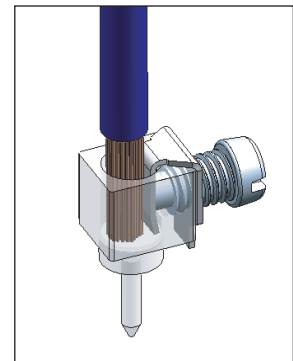

MA SERIES

Vertical wire entry

Vertical wire entry

Horizontal wire entry

Horizontal wire entry

135° wire entry

135° wire entry

ORDER GUIDE

MA 2-

TYPE	TERMINAL MATERIAL	PITCH		POLES		
MA...	Brass, Tin plated / Horizontal 方脚 / 黃銅鍍錫 / 90°	1	3.50mm	350	Modular (模組式) / 2 poles	M02
			3.81mm	381	Modular (模組式) / 3 poles	M03
	Brass, Tin plated / Horizontal 圓脚 / 黃銅鍍錫 / 90°	2	5.00mm	500	Single (一體式) / 2 poles	02
			7.50mm	750	Single (一體式) / 3 poles	03
	Brass, Tin plated / Vertical 方脚 / 黃銅鍍錫 / 180°	3	10.00mm	100	:	:
	Brass, Tin plated / Vertical 圓脚 / 黃銅鍍錫 / 180°	4			:	:
	Brass, Tin plated / 135° 方脚 / 黃銅鍍錫 / 135°	5			:	:
					Single (一體式) / 24 poles	24