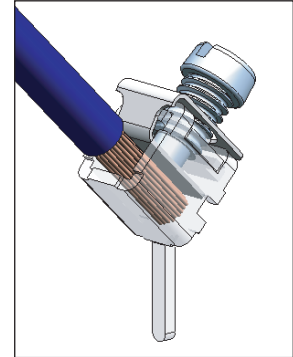

MA SERIES

Vertical wire entry

Vertical wire entry

Horizontal wire entry

Horizontal wire entry

135° wire entry

135° wire entry

ORDER GUIDE

MA 2-

TYPE	TERMINAL MATERIAL	PITCH		POLES		
MA...	Brass, Tin plated / Horizontal 方脚 / 黃銅鍍錫 / 90°	1	3.50mm	350	Modular (模組式) / 2 poles	M02
			3.81mm	381	Modular (模組式) / 3 poles	M03
	Brass, Tin plated / Horizontal 圓脚 / 黃銅鍍錫 / 90°	2	5.00mm	500	Single (一體式) / 2 poles	02
			7.50mm	750	Single (一體式) / 3 poles	03
	Brass, Tin plated / Vertical 方脚 / 黃銅鍍錫 / 180°	3	10.00mm	100	:	:
	Brass, Tin plated / Vertical 圓脚 / 黃銅鍍錫 / 180°	4			:	:
	Brass, Tin plated / 135° 方脚 / 黃銅鍍錫 / 135°	5			:	:
					Single (一體式) / 24 poles	24