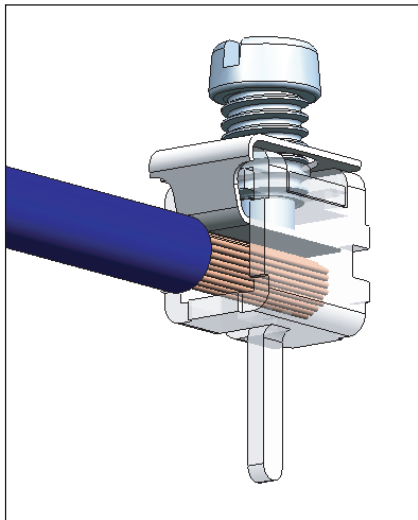

MA SERIES

Vertical wire entry

Vertical wire entry

Horizontal wire entry

Horizontal wire entry

135° wire entry

135° wire entry

ORDER GUIDE

MA 2-

TYPE	TERMINAL MATERIAL	PITCH		POLES		
MA...	Brass, Tin plated / Horizontal 方脚 / 黃銅鍍錫 / 90°	1	3.50mm	350	Modular (模組式) / 2 poles	M02
			3.81mm	381	Modular (模組式) / 3 poles	M03
	Brass, Tin plated / Horizontal 圓脚 / 黃銅鍍錫 / 90°	2	5.00mm	500	Single (一體式) / 2 poles	02
			7.50mm	750	Single (一體式) / 3 poles	03
	Brass, Tin plated / Vertical 方脚 / 黃銅鍍錫 / 180°	3	10.00mm	100	:	:
	Brass, Tin plated / Vertical 圓脚 / 黃銅鍍錫 / 180°	4			:	:
	Brass, Tin plated / 135° 方脚 / 黃銅鍍錫 / 135°	5			:	:
					Single (一體式) / 24 poles	24